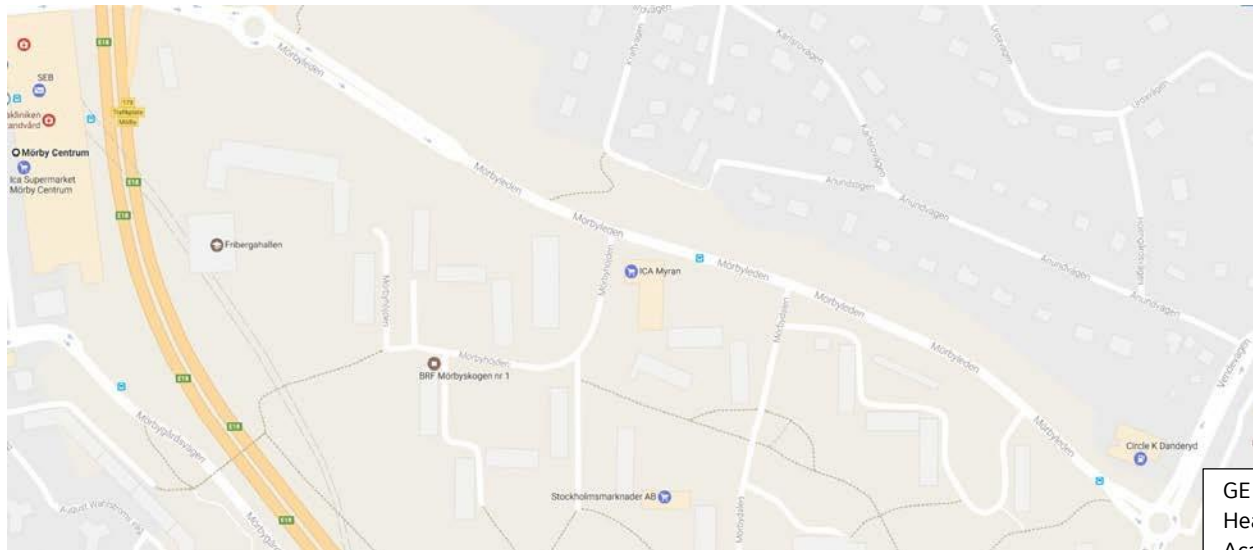

How to find us?

Vendevägen 89 is located outside city-center easily accessible by public transportation either by subway, bus or with Roslagsbanan. Take for instance the Metro's Red Line from the Central Station towards Mörby Centrum. Get off at Danderyds sjukhus. Exit Vendevägen. From here there is a 10 min walk to the GE Office and Academy. See www.sl.se

Accommodation

Within the GE-building, there is a Best Western hotel with 45 rooms and the course participants have the opportunity to stay overnight at a discounted price. Address: Vendevägen 87, Danderyd.

GE
Healthcare
Academy

Djursholm Center and Djursholm squares (furthest out at Vendevägen) can be reached by bus in 10 minutes and there you will find a small number of shops and restaurants.

See <http://www.djursholmstorg.se>