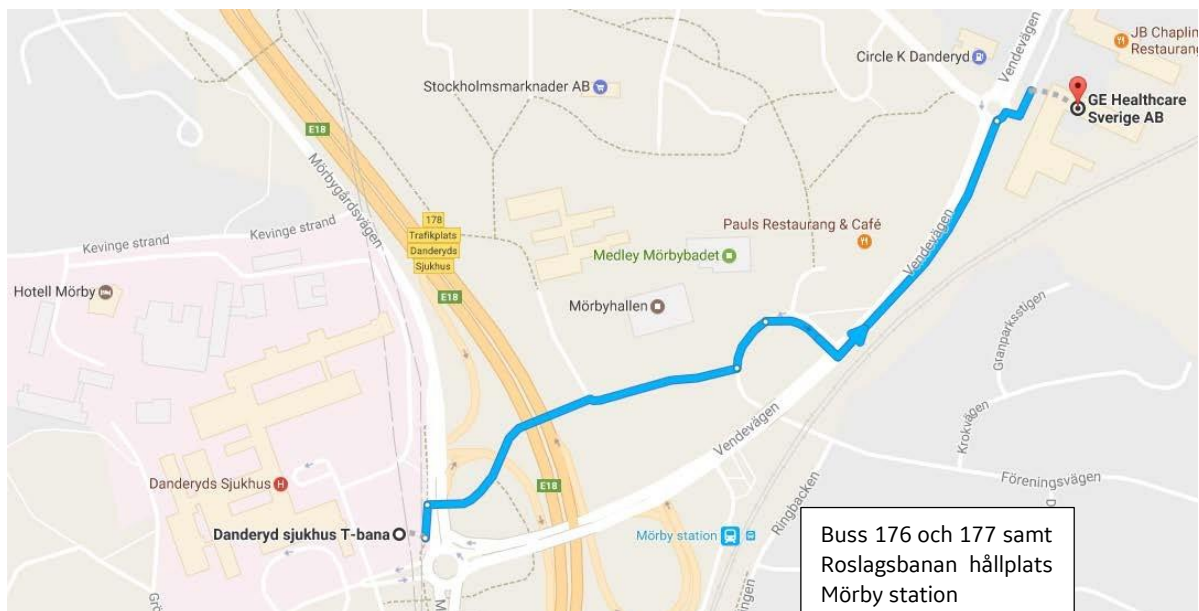

GE Healthcare Academy – Information & Road Map

Academy lecture rooms

The Academy lecture rooms are located at Vendevägen 89 in Danderyd, close to Danderyd's Hospital. The Academy facilities may seat up to 50 people in one session or up to 25 people in two parallel sessions. We also have a nice atrium for seminars and theme days for up to 120 people.

How to find us?

Vendevägen 89 is located outside city-center easily accessible by public transportation either by subway, bus or with Roslagsbanan. Take for instance the Metro's Red Line from the Central Station towards Mörby Centrum. Get off at Danderyds sjukhus. Exit Vendevägen. From here there is a 10 min walk to the GE Office and Academy. See www.sl.se

If you will arrive by car, you will find your way with detailed maps on www.hitta.se

You can park for free at our parking lot where it says visitor parking (10 parking spaces) if you provide your registration number to the reception when you arrive.

Accommodation

Within the GE-building, there is a Best Western hotel with 45 rooms and the course participants have the opportunity to stay overnight at a discounted price. Address: Vendevägen 87, Danderyd.

Email: info@hoteldanderyd.se. Telephone: +46 8 55 80 30 00.