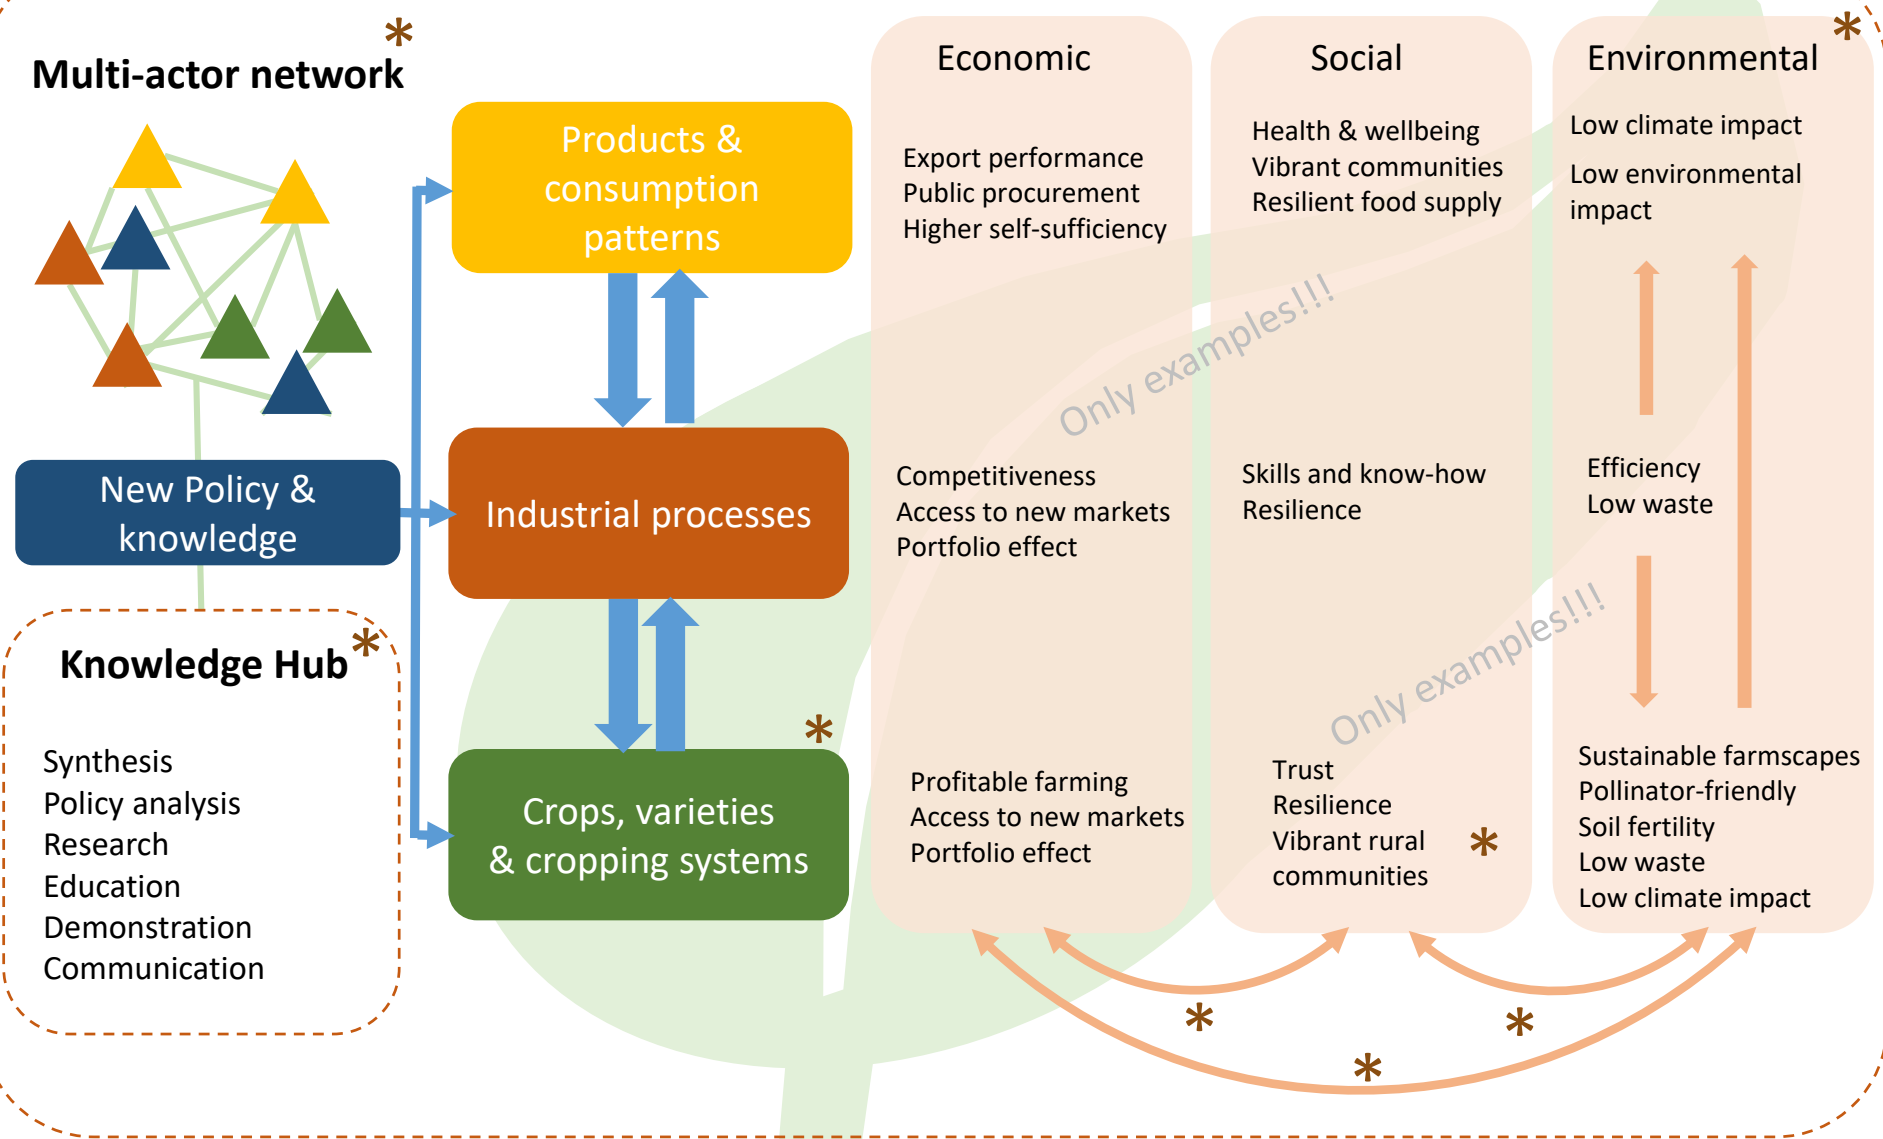

Centre for Environmental and Climate Research, CEC

FORMAS Centers for sustainable and
competitive food-systems:

Where would we like to contribute?

Food production at the core of CEC expertise

Interdisciplinary Centre at the faculty of Science, LU. Excellent fundamental and applied research (ERC, Horizon 2020, Formas, VR) delivering evidence on technology and policies to make agricultural systems and farmscapes sustainable

Designing and assessing sustainable farming systems that support environmental goals (experiments and modelling [with Dept. of Biology & SLU])

Capitalizing on environmental-friendly farming: from societal to private benefits of sustainable food production (ecological-economic experiments and modelling [with Agrifood])

Which policies to secure a sustainable food production system and sustainable farmscapes? (farmer agent-based modelling, participative approaches, ecosystem service modelling [with Agrifood and actors in food production, agricultural and environmental policy])

FORMAS Centers for sustainable and competitive food-systems (*Centrumbildning för hållbarhet och konkurrenskraft i livsmedelssystemet*) :

Where would we like to contribute?

* Areas of expertise at Centre for Environmental and Climate Research, CEC