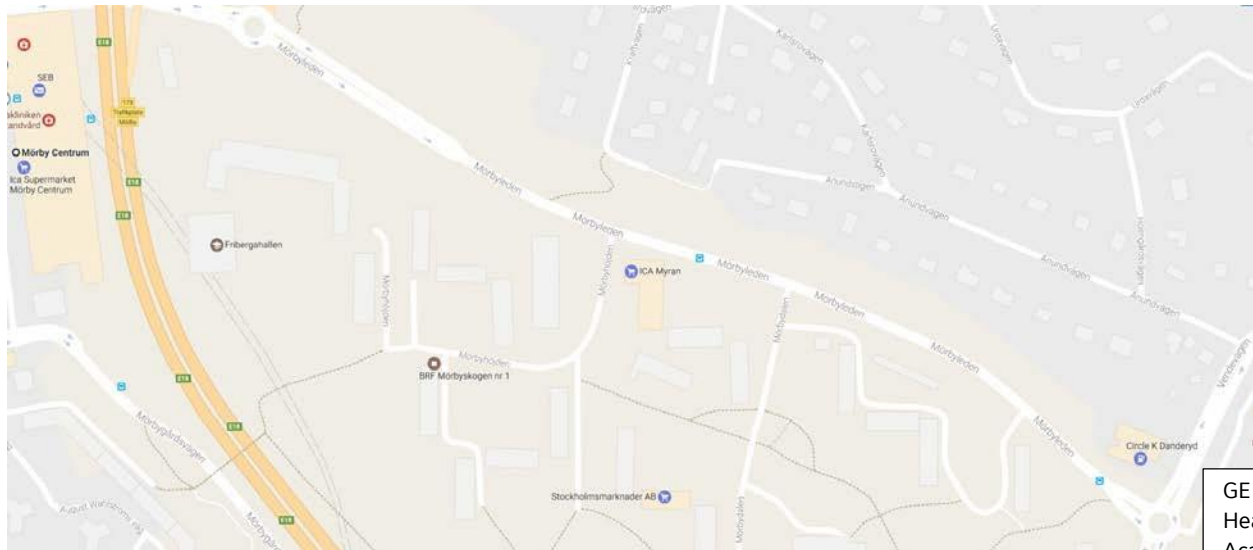

How to find us?

Vendevägen 89 is located outside city-center easily accessible by public transportation either by subway, bus or with Roslagsbanan. Take for instance the Metro's Red Line from the Central Station towards Mörby Centrum. Get off at Danderyds sjukhus. Exit Vendevägen. From here there is a 10 min walk to the GE Office and Academy. See www.sl.se

The bus-stop is 200 m from the GE-building. Take bus 176/177 to Järva Krog. (takes about 10 min).

The neighborhood

A 10-minute walk along the trail Mörbyleden from the Academy premises will take you to Mörby Centrum where you will find various restaurants and shops. See <http://morbycentrum.se/>. Mörby Centrum is open until 7 p.m. on weekdays.

GE
Healthcare
Academy

Djursholm Center and Djursholm squares (furthest out at Vendevägen) can be reached by bus in 10 minutes and there you will find a small number of shops and restaurants.

See <http://www.djursholmstorg.se>