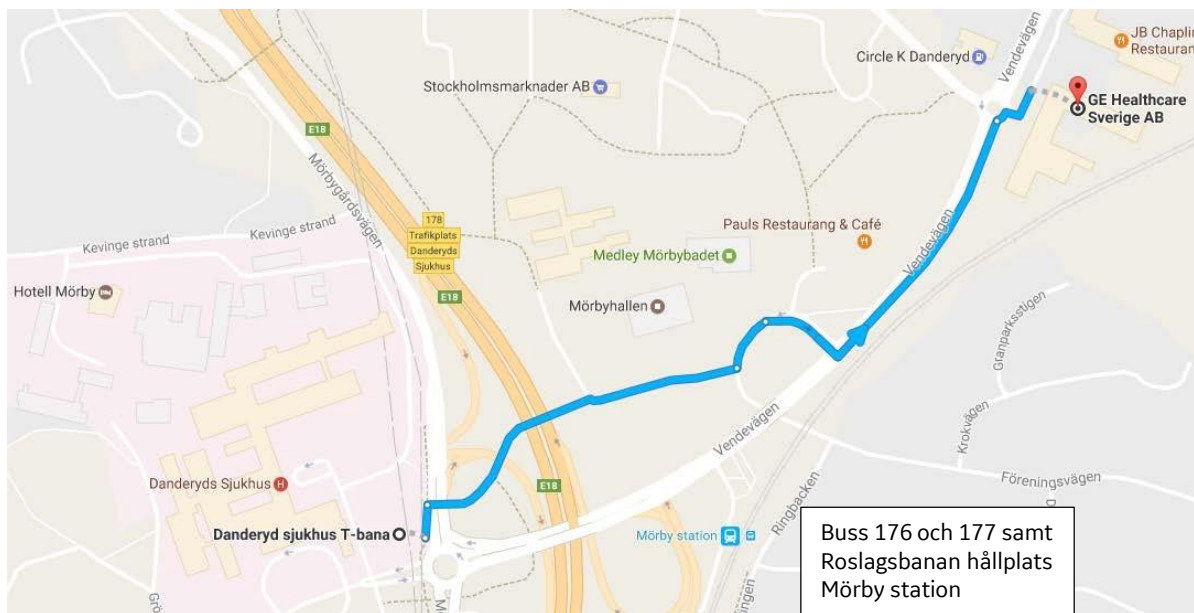

Hur hittar du hit?

Vendevägen 89 ligger nära flera kommunikationspunkter och du tar dig snabbt och enkelt till våra lokaler med Stockholms lokaltrafik, via tunnelbana, buss eller med Roslagsbanan. Ta t ex den röda linjen från T-centralen mot Mörby Centrum och kliv av vid Danderyds sjukhus. Utgång Vendevägen. Därifrån är det sedan ca 10 min promenad till GE:s kontor och Academylokaler. Se www.sl.se
Kommer du istället med bil finns vägbeskrivning på www.hitta.se. Betalparkering finns på gården.

GE Healthcare Academy – Information & Road Map

Academy lecture rooms

The Academy lecture rooms are located at Vendevägen 89 in Danderyd, close to Danderyd's Hospital. The Academy facilities may seat up to 50 people in one session or up to 25 people in two parallel sessions. We also have a nice atrium for seminars and theme days for up to 120 people.

How to find us?

Vendevägen 89 is located outside city-center easily accessible by public transportation either by subway, bus or with Roslagsbanan. Take for instance the Metro's Red Line from the Central Station towards Mörby Centrum. Get off at Danderyds sjukhus. Exit Vendevägen. From here there is a 10 min walk to the GE Office and Academy. See www.sl.se

The bus-stop is 200 m from the GE-building. Take bus 176/177 to Järva Krog. (takes about 10 min).

The neighborhood

A 10-minute walk along the trail Mörbyleden from the Academy premises will take you to Mörby Centrum where you will find various restaurants and shops. [Mörby Centrum](#) is open until 7 p.m. on weekdays.