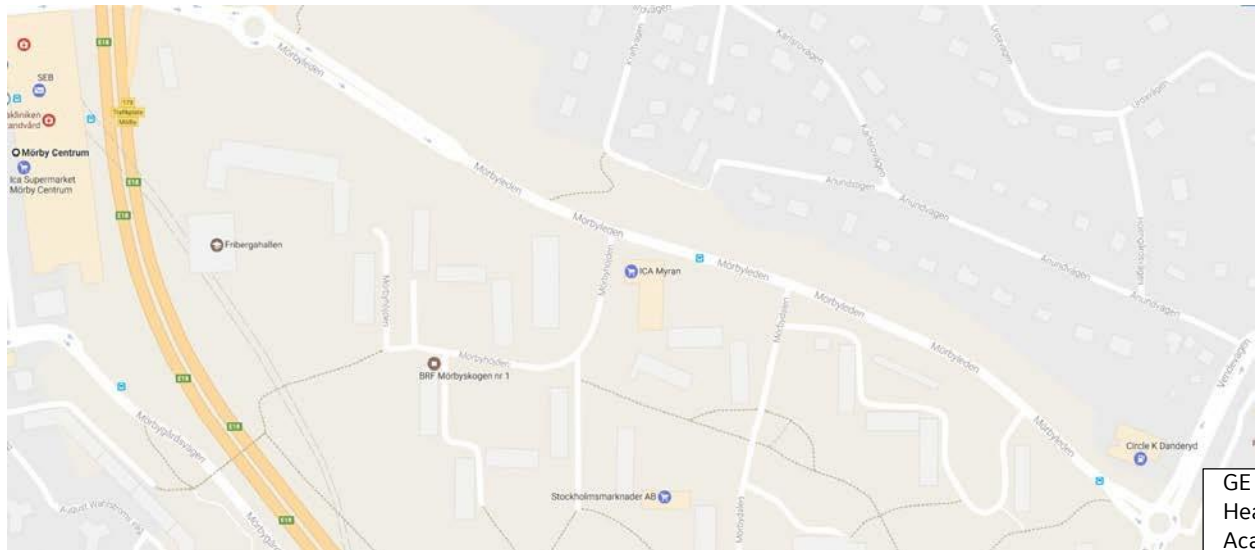

How to find us?

Vendevägen 89 is located outside city-center easily accessible by public transportation either by subway, bus or with Roslagsbanan. Take for instance the Metro's Red Line from the Central Station towards Mörby Centrum. Get off at Danderyds sjukhus. Exit Vendevägen. From here there is a 10 min walk to the GE Office and Academy. See www.sl.se

The bus-stop is 200 m from the GE-building. Take bus 176/177 to Järva Krog. (takes about 10 min).

The neighborhood

A 10-minute walk along the trail Mörbyleden from the Academy premises will take you to Mörby Centrum where you will find various restaurants and shops. [Mörby Centrum](#) is open until 7 p.m. on weekdays.